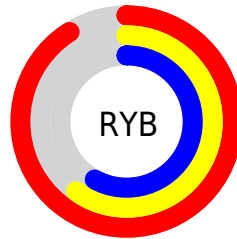

Details

The CIELCh color **71, 31.701, 27.145** is a light color, and the websafe version is hex **FF9999**. A complement of this color would be **85, 24.502, 204.013**, and the grayscale version is **72, 0.009, 296.813**.

A 20% lighter version of the original color is **88, 17.736, 30.698**, and **51, 31.623, 27.441** is the 20% darker color. If you saturate the color by 10%, you get **66, 42.162, 28.418**, and if you desaturate by 10%, it is **77, 21.887, 26.200**.

Distribution

Red (91%)

Green (60%)

Blue (58%)

Red (91%)

Yellow (60%)

Blue (58%)

Cyan (0%)