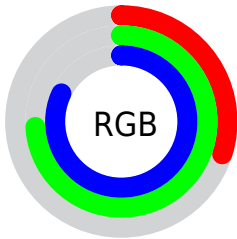

Distribution

- Red (30%)
- Green (74%)
- Blue (82%)