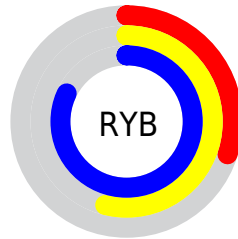

- Red (30%)
- Yellow (54%)
- Blue (82%)