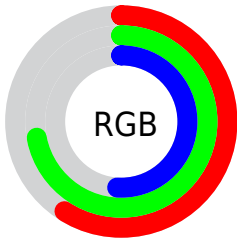

Distribution

- Red (59%)
- Green (72%)
- Blue (51%)