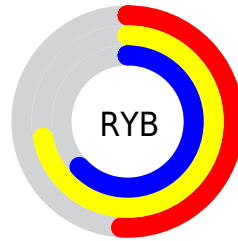

- Red (51%)
- Yellow (72%)
- Blue (63%)