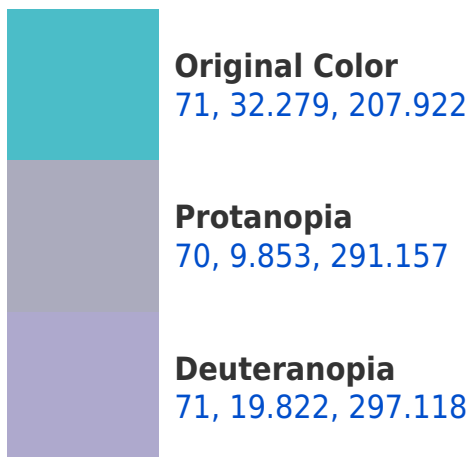

# Black Background

This preview shows how the CIELCh color 71, 32.279, 207.922 looks on a black background.

## **Background**

This preview shows how black text looks on a background with the CIELCh color 71, 32.279, 207.922.

This preview shows how white text looks on a background with the CIELCh color 71, 32.279, 207.922.

## Dichromacy

**Tritanopia**  
71, 31.935, 212.195

# Trichromacy

**Original Color**  
71, 32.279, 207.922

**Protanomaly**  
70, 16.075, 229.365

**Deuteranomaly**  
70, 18.956, 250.391

**Tritanomaly**  
71, 32.089, 211.076