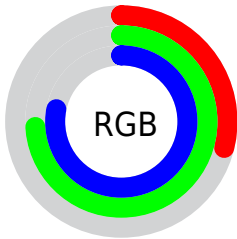

Distribution

- Red (29%)
- Green (74%)
- Blue (78%)