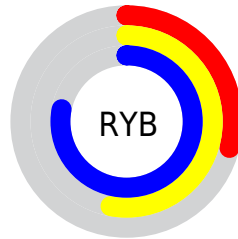

- Red (29%)
- Yellow (53%)
- Blue (78%)