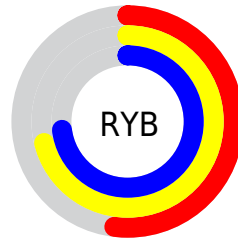

# Details

The CIELCh color **71, 33.653, 145.009** is a light color, and the websafe version is hex **99CC99**. A complement of this color would be **62, 33.687, 328.708**, and the grayscale version is **68, 0.008, 296.813**.

A 20% lighter version of the original color is **91, 33.317, 145.375**, and **51, 33.346, 145.393** is the 20% darker color. If you saturate the color by 10%, you get **70, 45.065, 144.060**, and if you desaturate by 10%, it is **72, 22.011, 145.829**.

# Distribution

Red (52%)

Green (73%)

Blue (54%)

Red (52%)

Yellow (71%)

Blue (73%)

Cyan (29%)