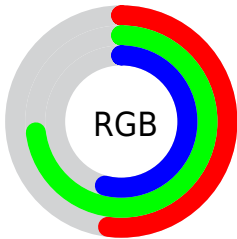

Distribution

Red (52%)

Green (73%)

Blue (54%)