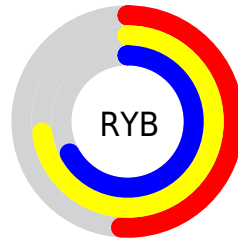

- Red (51%)
- Yellow (73%)
- Blue (67%)