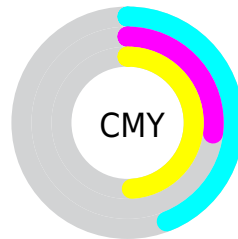

A 20% lighter version of the original color is  $91, 33.850, 135.867$ , and  $51, 34.296, 136.397$  is the 20% darker color. If you saturate the color by 10%, you get  $70, 45.182, 135.620$ , and if you desaturate by 10%, it is  $72, 22.524, 136.788$ .

# Distribution

- Red (56%)
- Green (73%)
- Blue (51%)

- Red (51%)
- Yellow (73%)
- Blue (67%)

- Cyan (23%)
- Magenta (0%)
- Yellow (30%)
- Black (27%)

- Cyan (44%)
- Magenta (27%)
- Yellow (49%)

# Brightness & Saturation Gradients

These gradients show how the CIELCh color 71, 33.947, 136.225 changes by changing the brightness by 10 percent. The first figure shows a shift by +10% for each color and the second figure -10%.