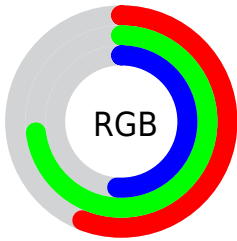

Distribution

- Red (56%)
- Green (73%)
- Blue (51%)