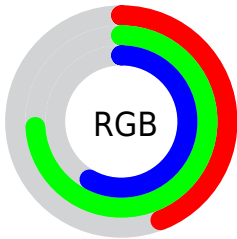

Distribution

- Red (44%)
- Green (74%)
- Blue (58%)