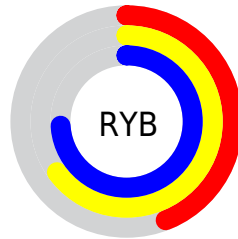

- Red (44%)
- Yellow (65%)
- Blue (74%)