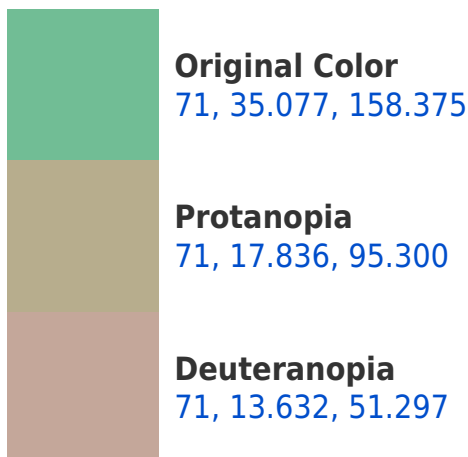

# Black Background

This preview shows how the CIELCh color 71, 35.077, 158.375 looks on a black background.

## Background

This preview shows how black text looks on a background with the CIELCh color 71, 35.077, 158.375.

This preview shows how white text looks on a background with the CIELCh color 71, 35.077, 158.375.

## Dichromacy

**Tritanopia**  
71, 20.331, 220.310

# Trichromacy

**Original Color**  
71, 35.077, 158.375

**Protanomaly**  
71, 20.726, 131.639

**Deuteranomaly**  
70, 13.016, 124.542

**Tritanomaly**  
71, 22.177, 190.526