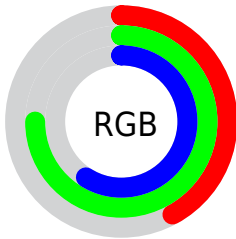

Distribution

- Red (42%)
- Green (75%)
- Blue (59%)