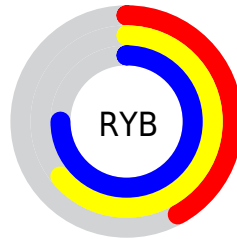

- Red (42%)
- Yellow (64%)
- Blue (75%)