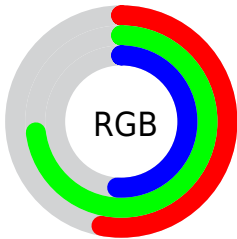

Distribution

Red (53%)

Green (73%)

Blue (51%)