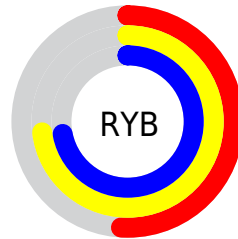

## Conversions Part 2

<b>Format</b>	<b>Color</b>
<a href="#">RYB</a>	<a href="#">131, 187, 184</a>
Decimal	<a href="#">8829827</a>
CIELab	<a href="#">71.00, -28.44, 22.95</a>
CIElCh	<a href="#">71, 36.546, 141.091</a>
Yxy	<a href="#">42.1875, 0.3111, 0.4146</a>
Android (android.graphics.Color)	<a href="#">4287019907 (0xFF86BB83)</a>
YUV	<a href="#">164.7690, -16.6481, -26.9844</a>
Hunter-Lab	<a href="#">64.9519, -26.6863, 19.9897</a>

# Details

The CIELCh color **71, 36.546, 141.091** is a light color, and the websafe version is hex **99CC99**. A complement of this color would be **62, 36.654, 324.508**, and the grayscale version is **68, 0.008, 296.813**.

A 20% lighter version of the original color is **91, 36.514, 141.134**, and **51, 36.364, 141.205** is the 20% darker color. If you saturate the color by 10%, you get **70, 48.471, 140.250**, and if you desaturate by 10%, it is **72, 24.353, 141.833**.

# Distribution

Red (53%)

Green (73%)

Blue (51%)

Red (51%)

Yellow (73%)

Blue (72%)

Cyan (28%)