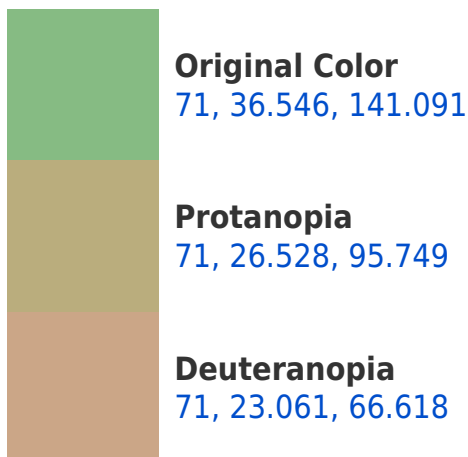

# Black Background

This preview shows how the CIELCh color 71, 36.546, 141.091 looks on a black background.

## **Background**

This preview shows how black text looks on a background with the CIELCh color 71, 36.546, 141.091.

This preview shows how white text looks on a background with the CIELCh color 71, 36.546, 141.091.

## Dichromacy

**Tritanopia**  
71, 13.710, 232.727

# Trichromacy

**Original Color**  
71, 36.546, 141.091

**Protanomaly**  
71, 27.818, 116.709

**Deuteranomaly**  
70, 21.715, 103.677

**Tritanomaly**  
71, 16.311, 174.351