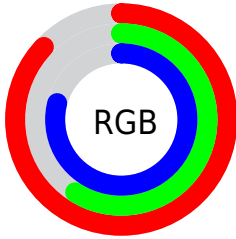

Distribution

- Red (87%)
- Green (59%)
- Blue (79%)