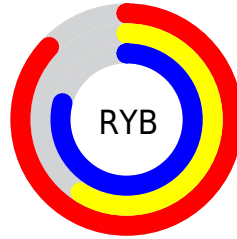

- Red (87%)
- Yellow (59%)
- Blue (79%)