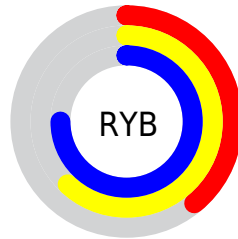

- Red (39%)
- Yellow (62%)
- Blue (75%)