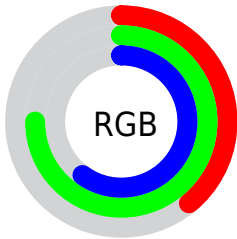

Distribution

- Red (39%)
- Green (75%)
- Blue (60%)