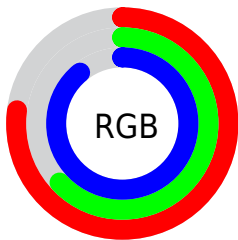

Distribution

Red (77%)

Green (63%)

Blue (89%)