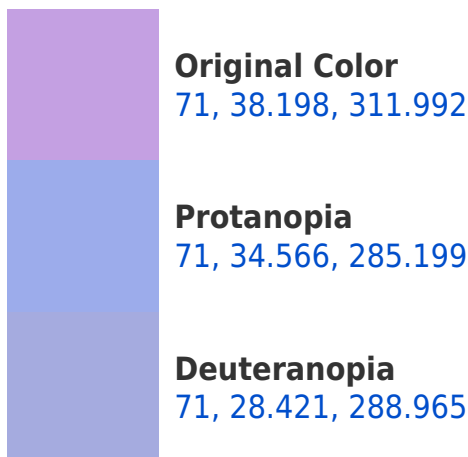

# Black Background

This preview shows how the CIELCh color 71, 38.198, 311.992 looks on a black background.

## Background

This preview shows how black text looks on a background with the CIELCh color 71, 38.198, 311.992.

This preview shows how white text looks on a background with the CIELCh color 71, 38.198, 311.992.

## Dichromacy

**Tritanopia**  
71, 10.632, 338.544

# Trichromacy

**Original Color**  
71, 38.198, 311.992

**Protanomaly**  
71, 35.013, 294.565

**Deuteranomaly**  
71, 31.397, 298.595

**Tritanomaly**  
71, 19.946, 319.897