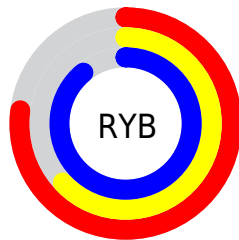

Red (77%)

Yellow (63%)

Blue (89%)