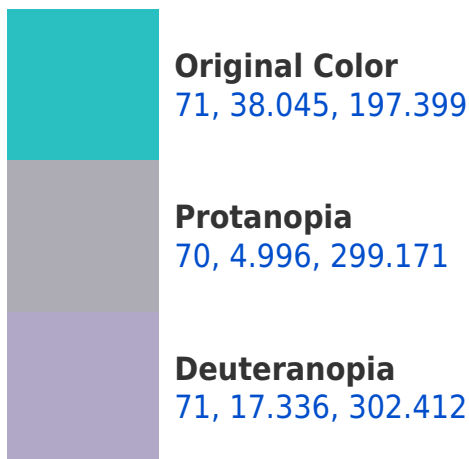

Color Blindness Simulation

Color vision deficiency is a very complex topic, and I could not describe the different causes any better than Wikipedia does, so if you want to learn more, you should check out their [article about color blindness](#).

Dichromacy