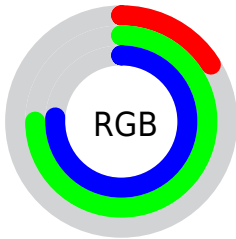

Distribution

- Red (16%)
- Green (75%)
- Blue (76%)