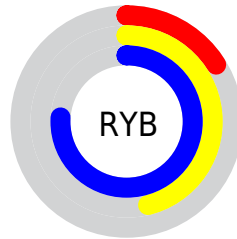

- Red (16%)
- Yellow (46%)
- Blue (76%)