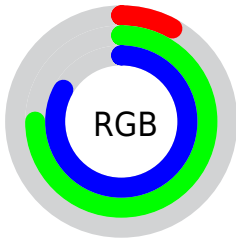

Distribution

- Red (8%)
- Green (75%)
- Blue (83%)