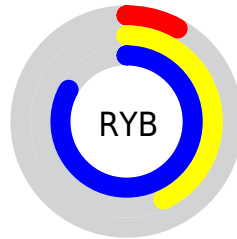

- Red (8%)
- Yellow (43%)
- Blue (83%)