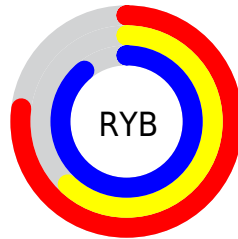

Red (77%)

Yellow (62%)

Blue (89%)