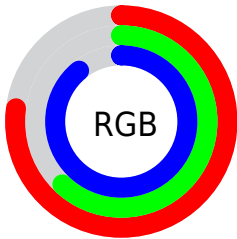

Distribution

Red (77%)

Green (62%)

Blue (89%)