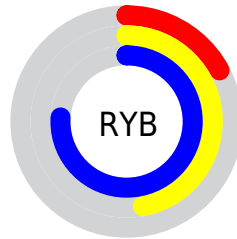

- Red (17%)
- Yellow (47%)
- Blue (76%)