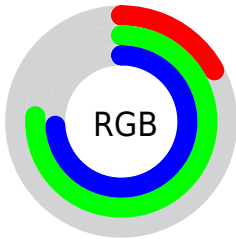

Distribution

- Red (17%)
- Green (76%)
- Blue (74%)