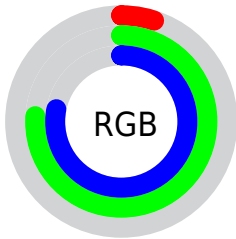

Distribution

- Red (5%)
- Green (76%)
- Blue (78%)