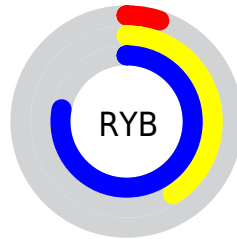

- Red (5%)
- Yellow (41%)
- Blue (78%)