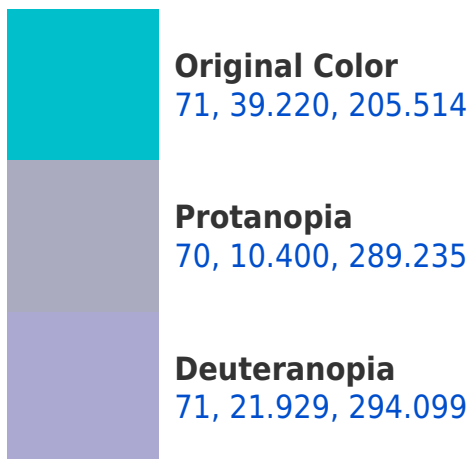

Color Blindness Simulation

Color vision deficiency is a very complex topic, and I could not describe the different causes any better than Wikipedia does, so if you want to learn more, you should check out their [article about color blindness](#).

Dichromacy