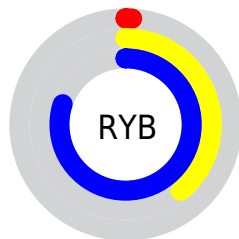

- Red (1%)
- Yellow (39%)
- Blue (80%)