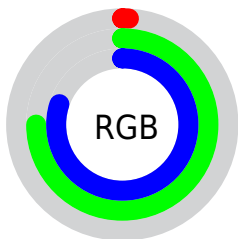

Distribution

- Red (1%)
- Green (75%)
- Blue (80%)