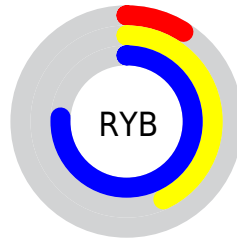

- Red (9%)
- Yellow (43%)
- Blue (76%)