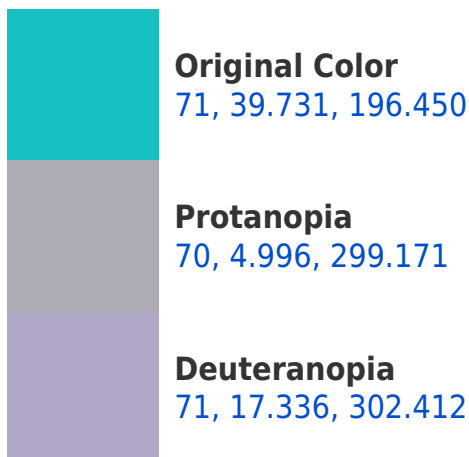

# Black Background

This preview shows how the CIELCh color 71, 39.731, 196.450 looks on a black background.

## Background

This preview shows how black text looks on a background with the CIELCh color 71, 39.731, 196.450.

This preview shows how white text looks on a background with the CIELCh color 71, 39.731, 196.450.

## Dichromacy

**Tritanopia**  
71, 36.876, 209.806

# Trichromacy

**Original Color**  
71, 39.731, 196.450

**Protanomaly**  
69, 20.038, 207.410

**Deuteranomaly**  
69, 20.681, 230.520

**Tritanomaly**  
71, 37.830, 204.219