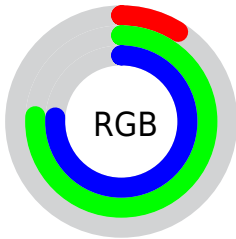

Distribution

- Red (9%)
- Green (76%)
- Blue (76%)