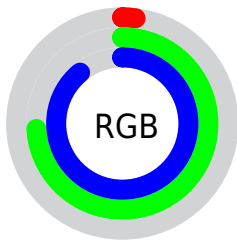

Distribution

- Red (2%)
- Green (74%)
- Blue (89%)