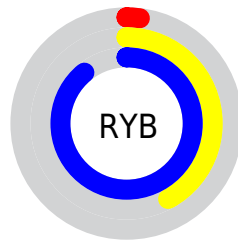

- Red (2%)
- Yellow (42%)
- Blue (89%)