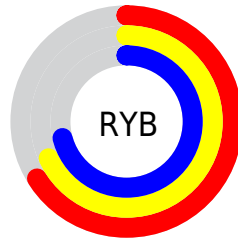

# Details

The CIELCh color **71, 4.707, 267.781** is a light color, and the websafe version is hex **999999**. A complement of this color would be **72, 4.720, 85.845**, and the grayscale version is **71, 0.009, 296.813**.

A 20% lighter version of the original color is **91, 4.959, 269.993**, and **51, 4.482, 265.111** is the 20% darker color. If you saturate the color by 10%, you get **67, 11.341, 269.206**, and if you desaturate by 10%, it is **75, 1.868, 86.301**.

# Distribution

Red (66%)

Green (68%)

Blue (71%)

Red (66%)

Yellow (68%)

Blue (71%)

Cyan (7%)