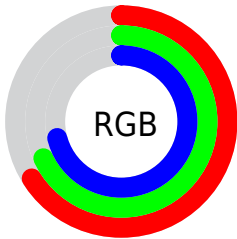

Distribution

Red (66%)

Green (68%)

Blue (71%)