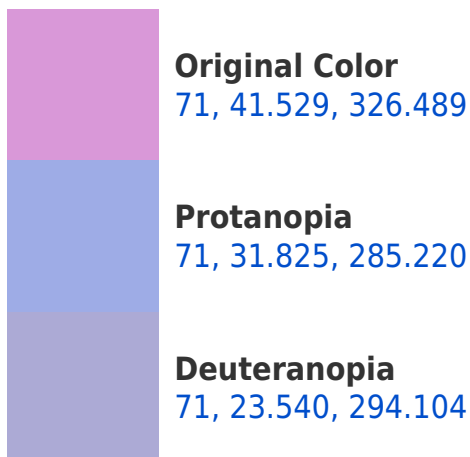

# Black Background

This preview shows how the CIELCh color 71, 41.529, 326.489 looks on a black background.

## Background

This preview shows how black text looks on a background with the CIELCh color 71, 41.529, 326.489.

This preview shows how white text looks on a background with the CIELCh color 71, 41.529, 326.489.

## Dichromacy

**Tritanopia**  
71, 20.868, 1.721

# Trichromacy

**Original Color**  
71, 41.529, 326.489

**Protanomaly**  
71, 33.276, 301.304

**Deuteranomaly**  
71, 29.353, 309.871

**Tritanomaly**  
71, 27.102, 342.189