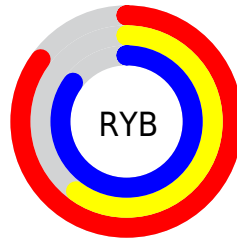

- Red (85%)
- Yellow (60%)
- Blue (85%)