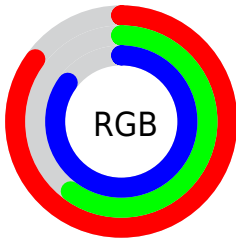

Distribution

- Red (85%)
- Green (60%)
- Blue (85%)