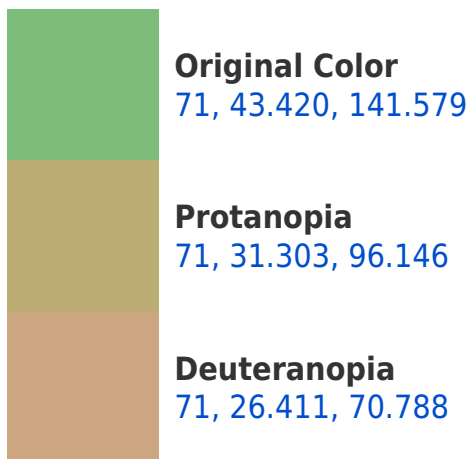

# Black Background

This preview shows how the CIELCh color 71, 43.420, 141.579 looks on a black background.

## **Background**

This preview shows how black text looks on a background with the CIELCh color 71, 43.420, 141.579.

This preview shows how white text looks on a background with the CIELCh color 71, 43.420, 141.579.

## Dichromacy

**Tritanopia**  
71, 16.059, 229.333

# Trichromacy

**Original Color**  
71, 43.420, 141.579

**Protanomaly**  
71, 32.746, 117.826

**Deuteranomaly**  
70, 25.928, 106.636

**Tritanomaly**  
71, 19.560, 174.742