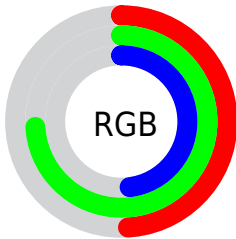

Distribution

- Red (49%)
- Green (74%)
- Blue (48%)