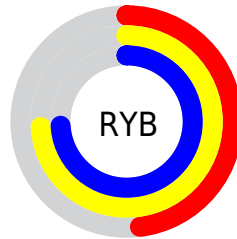

- Red (48%)
- Yellow (74%)
- Blue (74%)