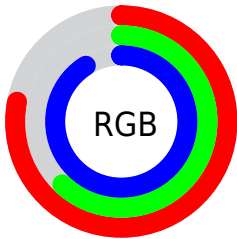

Distribution

- Red (78%)
- Green (62%)
- Blue (91%)