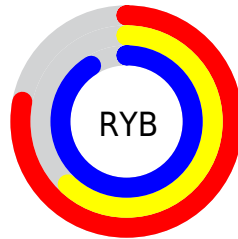

- Red (78%)
- Yellow (62%)
- Blue (91%)