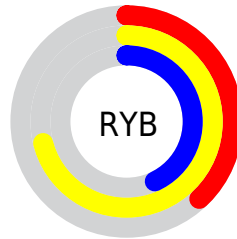

- Red (38%)
- Yellow (71%)
- Blue (43%)