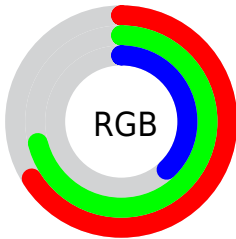

Distribution

- Red (66%)
- Green (71%)
- Blue (38%)