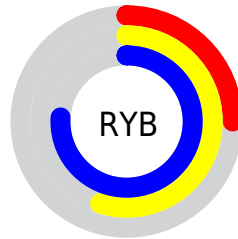

- Red (25%)
- Yellow (55%)
- Blue (76%)