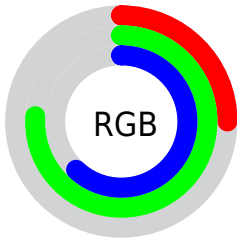

Distribution

- Red (25%)
- Green (76%)
- Blue (62%)