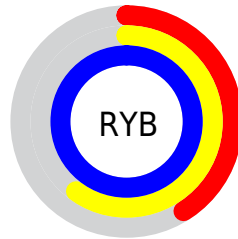

- Red (41%)
- Yellow (60%)
- Blue (100%)