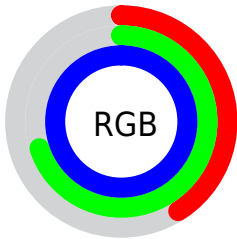

Distribution

- Red (41%)
- Green (70%)
- Blue (100%)