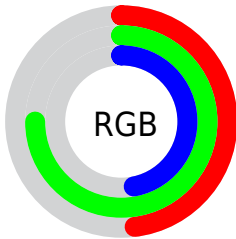

Distribution

- Red (48%)
- Green (75%)
- Blue (47%)