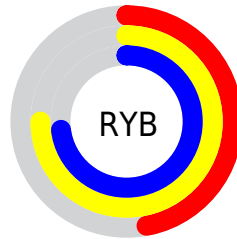

- Red (47%)
- Yellow (75%)
- Blue (73%)