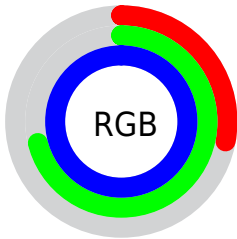

Distribution

- Red (28%)
- Green (71%)
- Blue (100%)