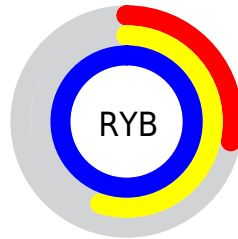

## Conversions Part 2

<b>Format</b>	<b>Color</b>
R <sub>Y</sub> B	71, 140, 255
Decimal	4699903
CIE Lab	71.00, -8.17, -45.09
CIE LCh	71, 45.828, 259.727
Yxy	42.1875, 0.2076, 0.2334
Android (android.graphics.Color)	4282889983 (0xFF47B6FF)
YUV	157.1330, 48.2484, -75.5386
Hunter-Lab	64.9519, -10.5183, -46.7880

# Details

The CIELCh color **71, 45.828, 259.727** is a light color, and the websafe version is hex **66CCFF**. The color can be described as light washed azure. A complement of this color would be **71, 66.231, 56.703**, and the grayscale version is **65, 0.008, 296.813**.

A 20% lighter version of the original color is **89, 29.987, 215.014**, and **52, 44.171, 264.866** is the 20% darker color. If you saturate the color by 10%, you get **68, 50.629, 263.904**, and if you desaturate by 10%, it is **75, 40.461, 255.805**.

# Distribution

- Red (28%)
- Green (71%)
- Blue (100%)

- Red (28%)
- Yellow (55%)
- Blue (100%)

- Cyan (72%)
- Magenta (29%)
- Yellow (0%)
- Black (0%)

- Cyan (72%)
- Magenta (29%)
- Yellow (0%)