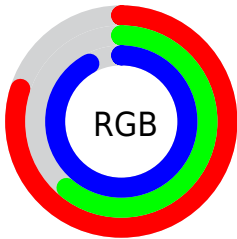

Distribution

- Red (80%)
- Green (61%)
- Blue (92%)