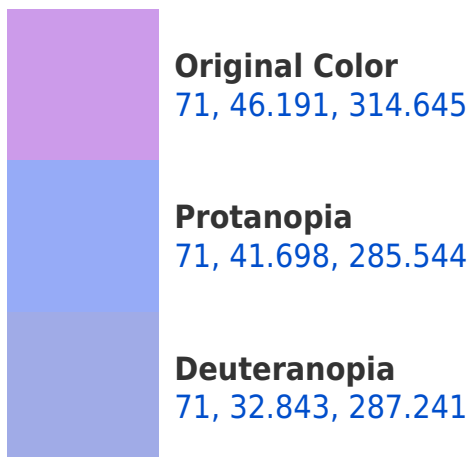

# Black Background

This preview shows how the CIELCh color 71, 46.191, 314.645 looks on a black background.

## Background

This preview shows how black text looks on a background with the CIELCh color 71, 46.191, 314.645.

This preview shows how white text looks on a background with the CIELCh color 71, 46.191, 314.645.

## Dichromacy

**Tritanopia**  
71, 13.070, 347.837

# Trichromacy

**Original Color**  
71, 46.191, 314.645

**Protanomaly**  
71, 42.201, 296.280

**Deuteranomaly**  
71, 36.929, 299.182

**Tritanomaly**  
71, 24.112, 324.691