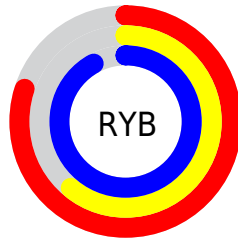

- Red (80%)
- Yellow (61%)
- Blue (92%)