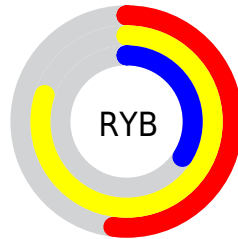

- Red (52%)
- Yellow (80%)
- Blue (34%)