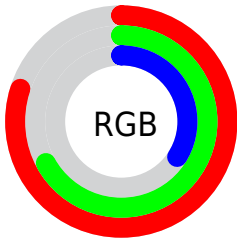

Distribution

- Red (80%)
- Green (67%)
- Blue (34%)