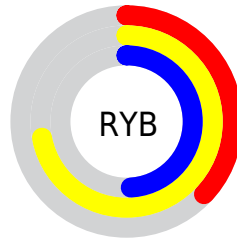

- Red (37%)
- Yellow (72%)
- Blue (49%)