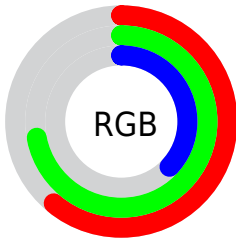

Distribution

- Red (61%)
- Green (72%)
- Blue (37%)