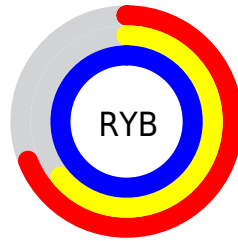

- Red (69%)
- Yellow (64%)
- Blue (100%)