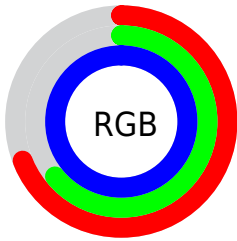

Distribution

- Red (69%)
- Green (64%)
- Blue (100%)