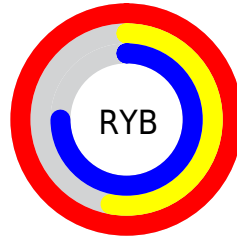

## Conversions Part 2

Format	Color
<a href="#">RYB</a>	<a href="#">255, 134, 191</a>
Decimal	<a href="#">16746175</a>
CIELab	<a href="#">71.00, 52.27, -8.73</a>
CIELCh	<a href="#">71, 52.996, 350.516</a>
Yxy	<a href="#">42.1875, 0.3804, 0.2705</a>
Android (android.graphics.Color)	<a href="#">4294936255 (0xFFFF86BF)</a>
YUV	<a href="#">176.6770, 7.0612, 68.6893</a>
Hunter-Lab	<a href="#">64.9519, 49.3339, -4.2221</a>

# Details

The CIELCh color **71, 52.996, 350.516** is a light color, and the websafe version is hex **FF99CC**. A complement of this color would be **92, 49.711, 160.153**, and the grayscale version is **72, 0.009, 296.813**.

A 20% lighter version of the original color is **84, 37.485, 329.505**, and **51, 53.007, 350.479** is the 20% darker color. If you saturate the color by 10%, you get **66, 62.949, 352.159**, and if you desaturate by 10%, it is **76, 42.015, 349.026**.

# Distribution

Red (100%)

Green (53%)

Blue (75%)

Red (100%)

Yellow (53%)

Blue (75%)

Cyan (0%)