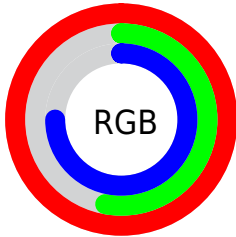

Distribution

Red (100%)

Green (53%)

Blue (75%)