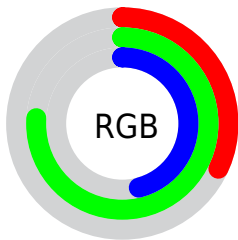

Distribution

- Red (32%)
- Green (76%)
- Blue (46%)