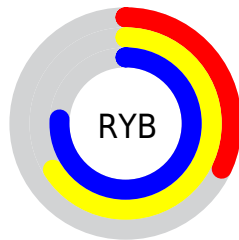

- Red (32%)
- Yellow (66%)
- Blue (76%)