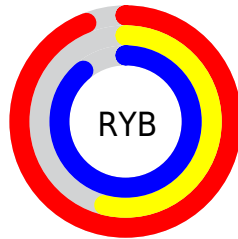

- Red (94%)
- Yellow (54%)
- Blue (89%)