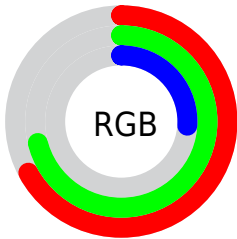

Distribution

- Red (67%)
- Green (71%)
- Blue (26%)