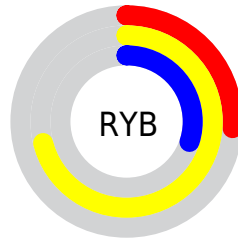

- Red (26%)
- Yellow (71%)
- Blue (30%)