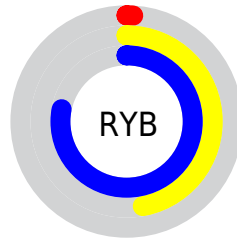

- Red (1%)
- Yellow (47%)
- Blue (78%)