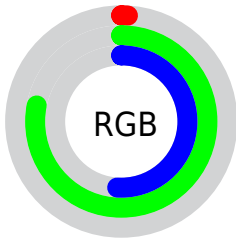

Distribution

- Red (1%)
- Green (78%)
- Blue (51%)