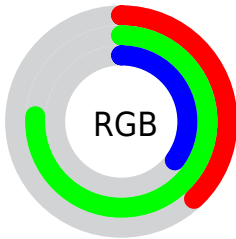

Distribution

- Red (38%)
- Green (76%)
- Blue (35%)