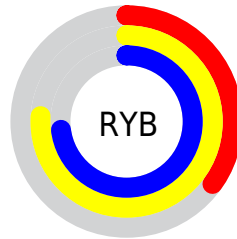

- Red (35%)
- Yellow (76%)
- Blue (73%)