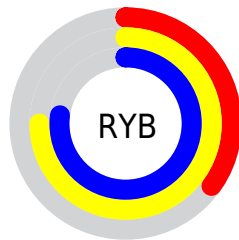

A 20% lighter version of the original color is **91, 66.454, 141.129**, and **51, 66.554, 141.106** is the 20% darker color. If you saturate the color by 10%, you get **70, 76.511, 139.984**, and if you desaturate by 10%, it is **72, 55.399, 142.359**.

# Distribution

Red (35%)

Green (77%)

Blue (37%)

Red (35%)

Yellow (75%)

Blue (77%)

Cyan (55%)