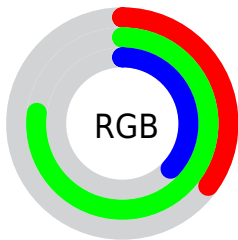

Distribution

Red (35%)

Green (77%)

Blue (37%)