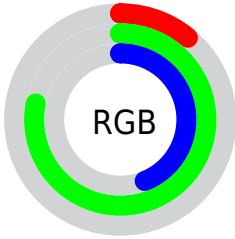

Distribution

- Red (11%)
- Green (78%)
- Blue (44%)