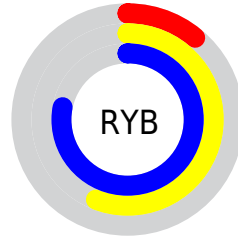

- Red (11%)
- Yellow (56%)
- Blue (78%)