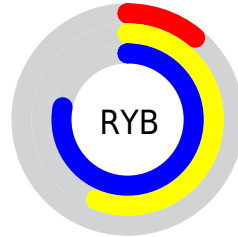

- Red (11%)
- Yellow (56%)
- Blue (78%)