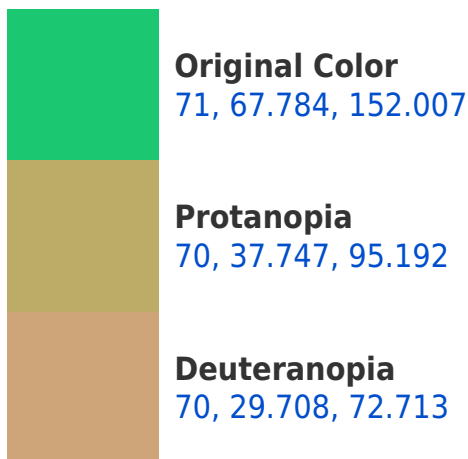

## **Background**

This preview shows how black text looks on a background with the CIELCh color 71, 67.784, 152.007.

This preview shows how white text looks on a background with the CIELCh color 71, 67.784, 152.007.

## Dichromacy

**Tritanopia**  
71, 31.760, 213.352

# Trichromacy

**Original Color**  
71, 67.784, 152.007

**Protanomaly**  
69, 45.213, 133.501

**Deuteranomaly**  
68, 35.209, 131.856

**Tritanomaly**  
71, 40.452, 179.710

# Monochromacy

**Original Color**  
71, 67.784, 152.007

**Achromatopsia**  
57, 0.007, 296.813

**Achromatomaly**  
61, 29.207, 160.283