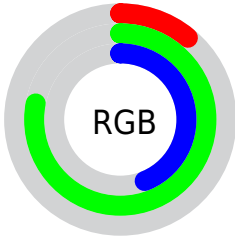

Distribution

- Red (11%)
- Green (78%)
- Blue (44%)