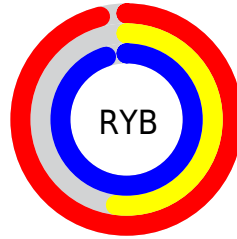

- Red (96%)
- Yellow (52%)
- Blue (95%)