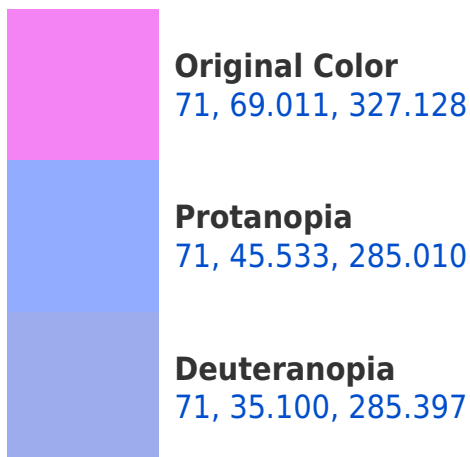

## White Background

This preview shows how the CIELCh color 71, 69.011, 327.128 looks on a white background.

## Background

This preview shows how black text looks on a background with the CIELCh color 71, 69.011, 327.128.

This preview shows how white text looks on a background with the CIELCh color 71, 69.011, 327.128.

## Dichromacy

**Tritanopia**  
71, 33.340, 12.598

# Trichromacy

**Original Color**  
71, 69.011, 327.128

**Protanomaly**  
70, 52.205, 303.409

**Deuteranomaly**  
70, 46.179, 306.779

**Tritanomaly**  
71, 42.630, 347.604