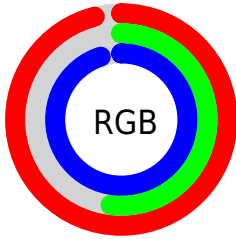

Distribution

- Red (96%)
- Green (52%)
- Blue (95%)