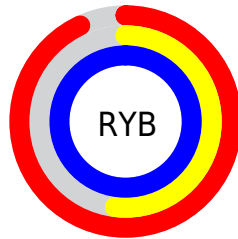

- Red (93%)
- Yellow (52%)
- Blue (100%)