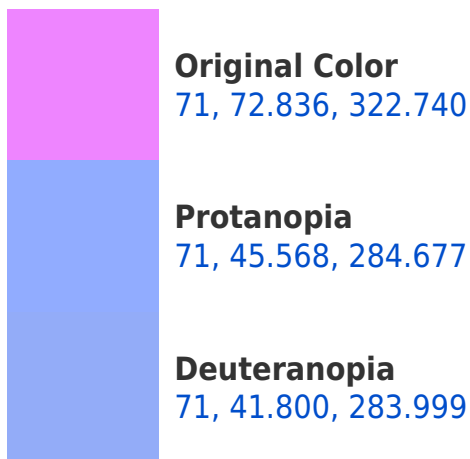

# Black Background

This preview shows how the CIELCh color 71, 72.836, 322.740 looks on a black background.

## Background

This preview shows how black text looks on a background with the CIELCh color 71, 72.836, 322.740.

This preview shows how white text looks on a background with the CIELCh color 71, 72.836, 322.740.

## Dichromacy

**Tritanopia**  
71, 28.943, 9.412

# Trichromacy

**Original Color**  
71, 72.836, 322.740

**Protanomaly**  
70, 53.612, 301.902

**Deuteranomaly**  
70, 51.519, 302.431

**Tritanomaly**  
70, 41.287, 340.797