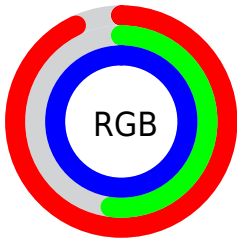

Distribution

- Red (93%)
- Green (52%)
- Blue (100%)