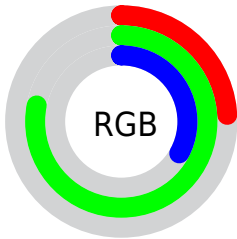

Distribution

Red (24%)

Green (78%)

Blue (33%)