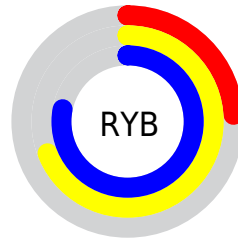

## Conversions Part 2

<b>Format</b>	<b>Color</b>
<a href="#">RYB</a>	<a href="#">60, 177, 198</a>
Decimal	<a href="#">3982933</a>
CIELab	<a href="#">71.00, -59.76, 45.46</a>
CIELCh	<a href="#">71, 75.088, 142.741</a>
Yxy	<a href="#">42.1875, 0.2921, 0.5173</a>
Android (android.graphics.Color)	<a href="#">4282173013 (0xFF3CC655)</a>
YUV	<a href="#">143.8560, -29.0160, -73.5417</a>
Hunter-Lab	<a href="#">64.9519, -48.2043, 31.2721</a>

A 20% lighter version of the original color is **91, 74.438, 142.825**, and **52, 71.386, 139.644** is the 20% darker color. If you saturate the color by 10%, you get **70, 82.948, 141.182**, and if you desaturate by 10%, it is **72, 65.989, 144.195**.

# Distribution

Red (24%)

Green (78%)

Blue (33%)

Red (24%)

Yellow (69%)

Blue (78%)

Cyan (70%)