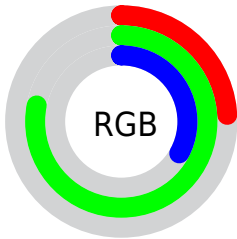

Distribution

- Red (24%)
- Green (78%)
- Blue (33%)