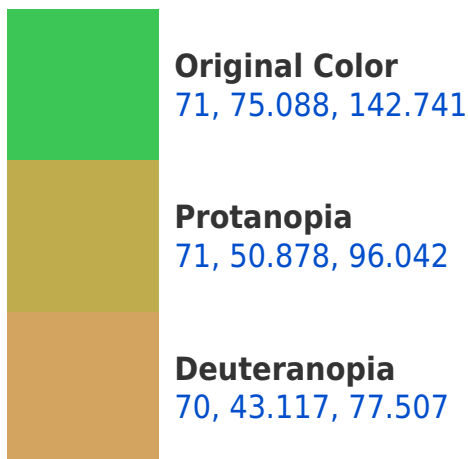

# Black Background

This preview shows how the CIELCh color 71, 75.088, 142.741 looks on a black background.

## Background

This preview shows how black text looks on a background with the CIELCh color 71, 75.088, 142.741.

This preview shows how white text looks on a background with the CIELCh color 71, 75.088, 142.741.

## Dichromacy

**Tritanopia**  
71, 27.729, 214.847

# Trichromacy

**Original Color**  
71, 75.088, 142.741

**Protanomaly**  
69, 55.274, 121.749

**Deuteranomaly**  
69, 45.701, 116.345

**Tritanomaly**  
70, 38.859, 170.470