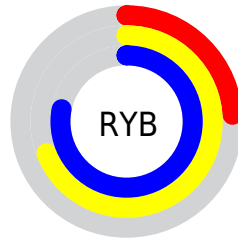

- Red (24%)
- Yellow (69%)
- Blue (78%)