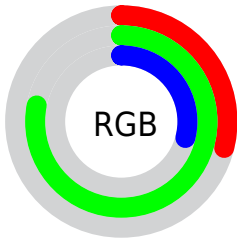

Distribution

- Red (29%)
- Green (78%)
- Blue (29%)