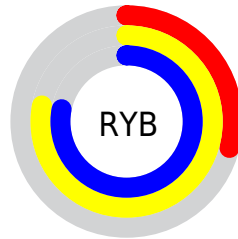

## Conversions Part 2

Format	Color
<a href="#">RYB</a>	<a href="#">73, 198, 198</a>
Decimal	<a href="#">4834889</a>
CIELab	<a href="#">71.00, -58.63, 51.15</a>
CIElCh	<a href="#">71, 77.805, 138.898</a>
Yxy	<a href="#">42.1875, 0.3032, 0.5312</a>
Android (android.graphics.Color)	<a href="#">4283024969</a> <a href="#">(0xFF49C649)</a>
YUV	<a href="#">146.3750, -36.1739, -64.3499</a>
Hunter-Lab	<a href="#">64.9519, -47.4954, 33.4658</a>

# Details

The CIELCh color **71, 77.805, 138.898** is a dark color, and the websafe version is hex **33CC66**. The color can be described as dark muted green. A complement of this color would be **53, 76.823, 327.561**, and the grayscale version is **61, 0.008, 296.813**.

A 20% lighter version of the original color is **91, 77.425, 138.830**, and **51, 75.815, 137.114** is the 20% darker color. If you saturate the color by 10%, you get **70, 86.645, 137.802**, and if you desaturate by 10%, it is **72, 67.281, 140.032**.

# Distribution

- Red (29%)
- Green (78%)
- Blue (29%)

- Red (29%)
- Yellow (78%)
- Blue (78%)

- Cyan (63%)
- Magenta (0%)
- Yellow (63%)
- Black (22%)

- Cyan (71%)
- Magenta (22%)
- Yellow (71%)