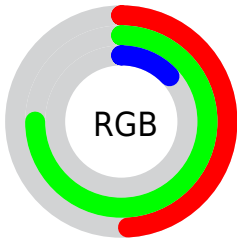

Distribution

Red (49%)

Green (75%)

Blue (13%)