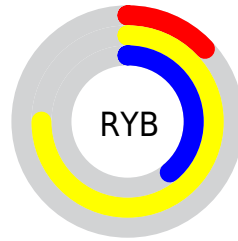

## Conversions Part 2

<b>Format</b>	<b>Color</b>
<b>RYB</b>	32, 192, 99
Decimal	8241184
CIELab	71.00, -43.96, 66.02
CIELCh	71, 79.318, 123.655
Yxy	42.1875, 0.3544, 0.5420
Android (android.graphics.Color)	4286431264 (0xFF7DC020)
YUV	153.7270, -60.0114, -25.1936
Hunter-Lab	64.9519, -37.8558, 38.1088

# Details

The CIELCh color **71, 79.318, 123.655** is a dark color, and the websafe version is hex **99CC33**. The color can be described as dark muted chartreuse. A complement of this color would be **33, 92.892, 310.620**, and the grayscale version is **64, 0.008, 296.813**.

A 20% lighter version of the original color is **91, 79.490, 123.780**, and **51, 68.998, 127.891** is the 20% darker color. If you saturate the color by 10%, you get **71, 83.744, 124.438**, and if you desaturate by 10%, it is **72, 72.914, 123.340**.

# Distribution

Red (49%)

Green (75%)

Blue (13%)

Red (13%)

Yellow (75%)

Blue (39%)

Cyan (35%)