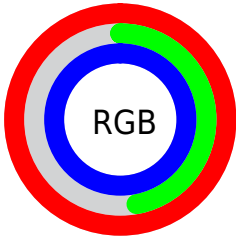

Distribution

- Red (100%)
- Green (47%)
- Blue (100%)