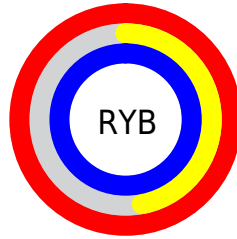

- Red (100%)
- Yellow (47%)
- Blue (100%)