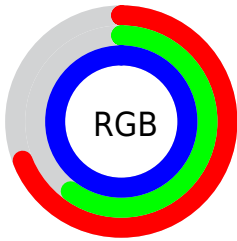

Distribution

- Red (69%)
- Green (60%)
- Blue (100%)