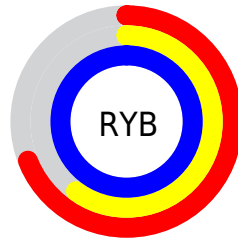

- Red (69%)
- Yellow (60%)
- Blue (100%)